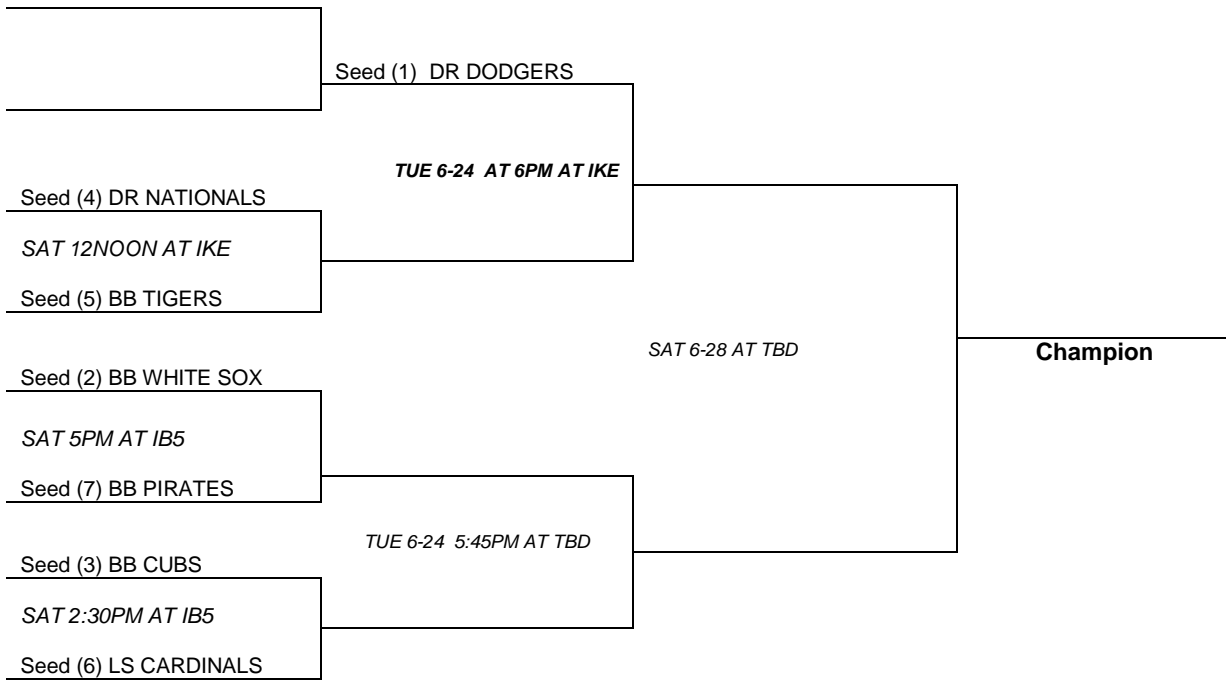

# Pony Playoff Bracket Single Elimination

## PONY GOLD (7 TEAMS)

## PONY SILVER (8 TEAMS)

IKE- EISENHOWER JR HIGH    IB5- INDIAN BOUNDARY #5    JANES- JANES AVENUE PARK    COMM1- COMMUNITY PARK #1

***Pony Playoff Bracket  
Single Elimination***