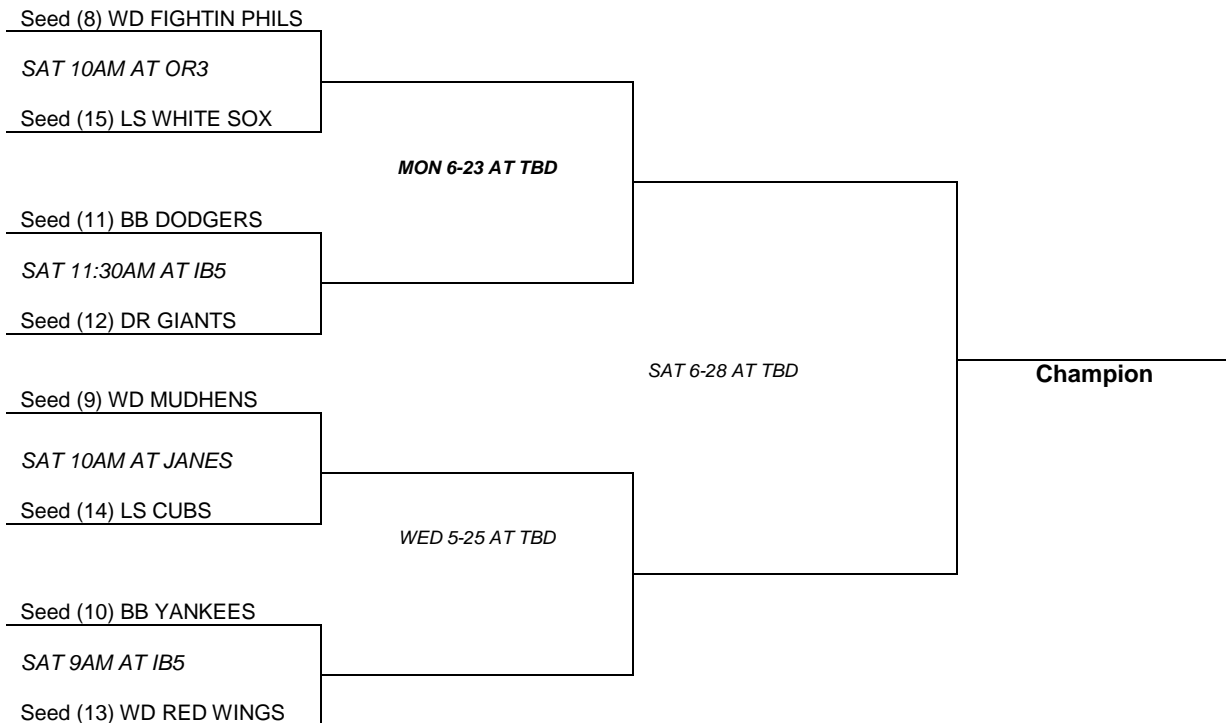

# Pony Playoff Bracket Single Elimination

## PONY GOLD (7 TEAMS)

## PONY SILVER (8 TEAMS)

IKE- EISENHOWER JR HIGH    IB5- INDIAN BOUNDARY #5    JANES- JANES AVENUE PARK    COMM1- COMMUNITY PARK #1

***Pony Playoff Bracket  
Single Elimination***