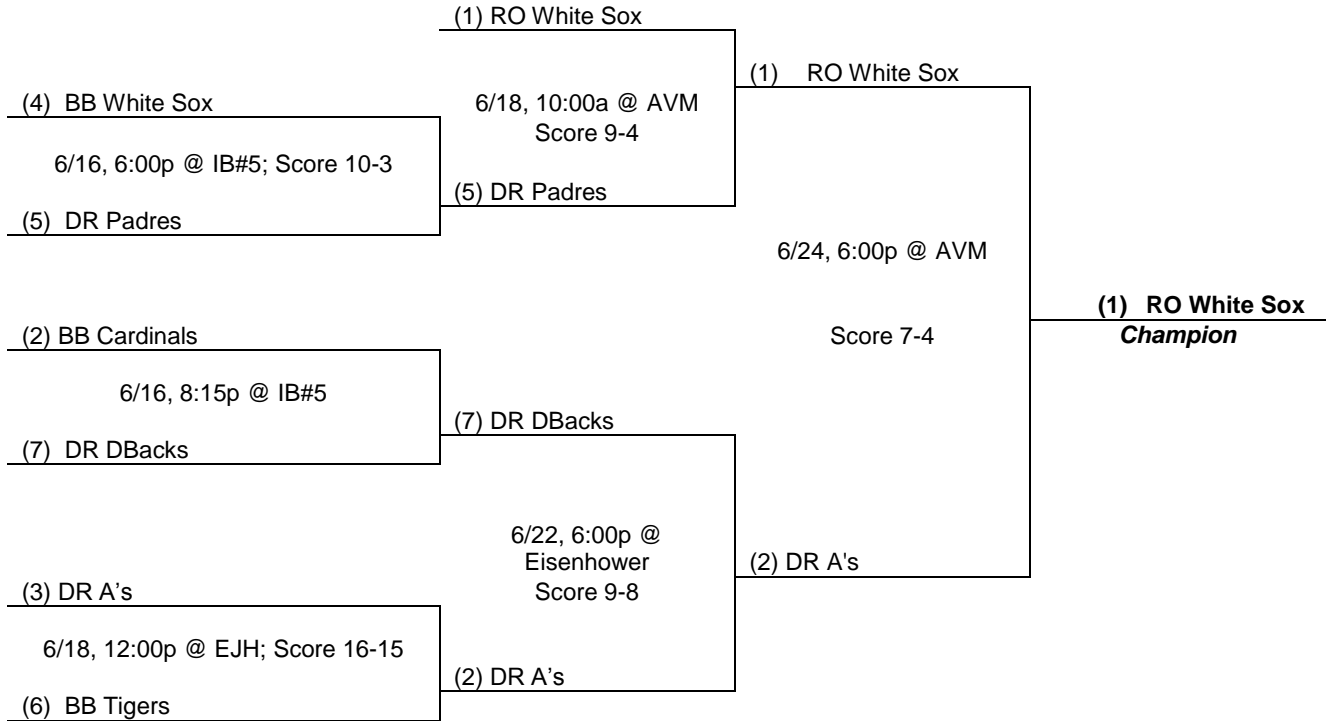

**Pony Division II Playoff Brackets
Gold & Silver Seven (7) Team Single Elimination**

PONY DII GOLD (7 Teams)

PONY DII SILVER (7 Teams)