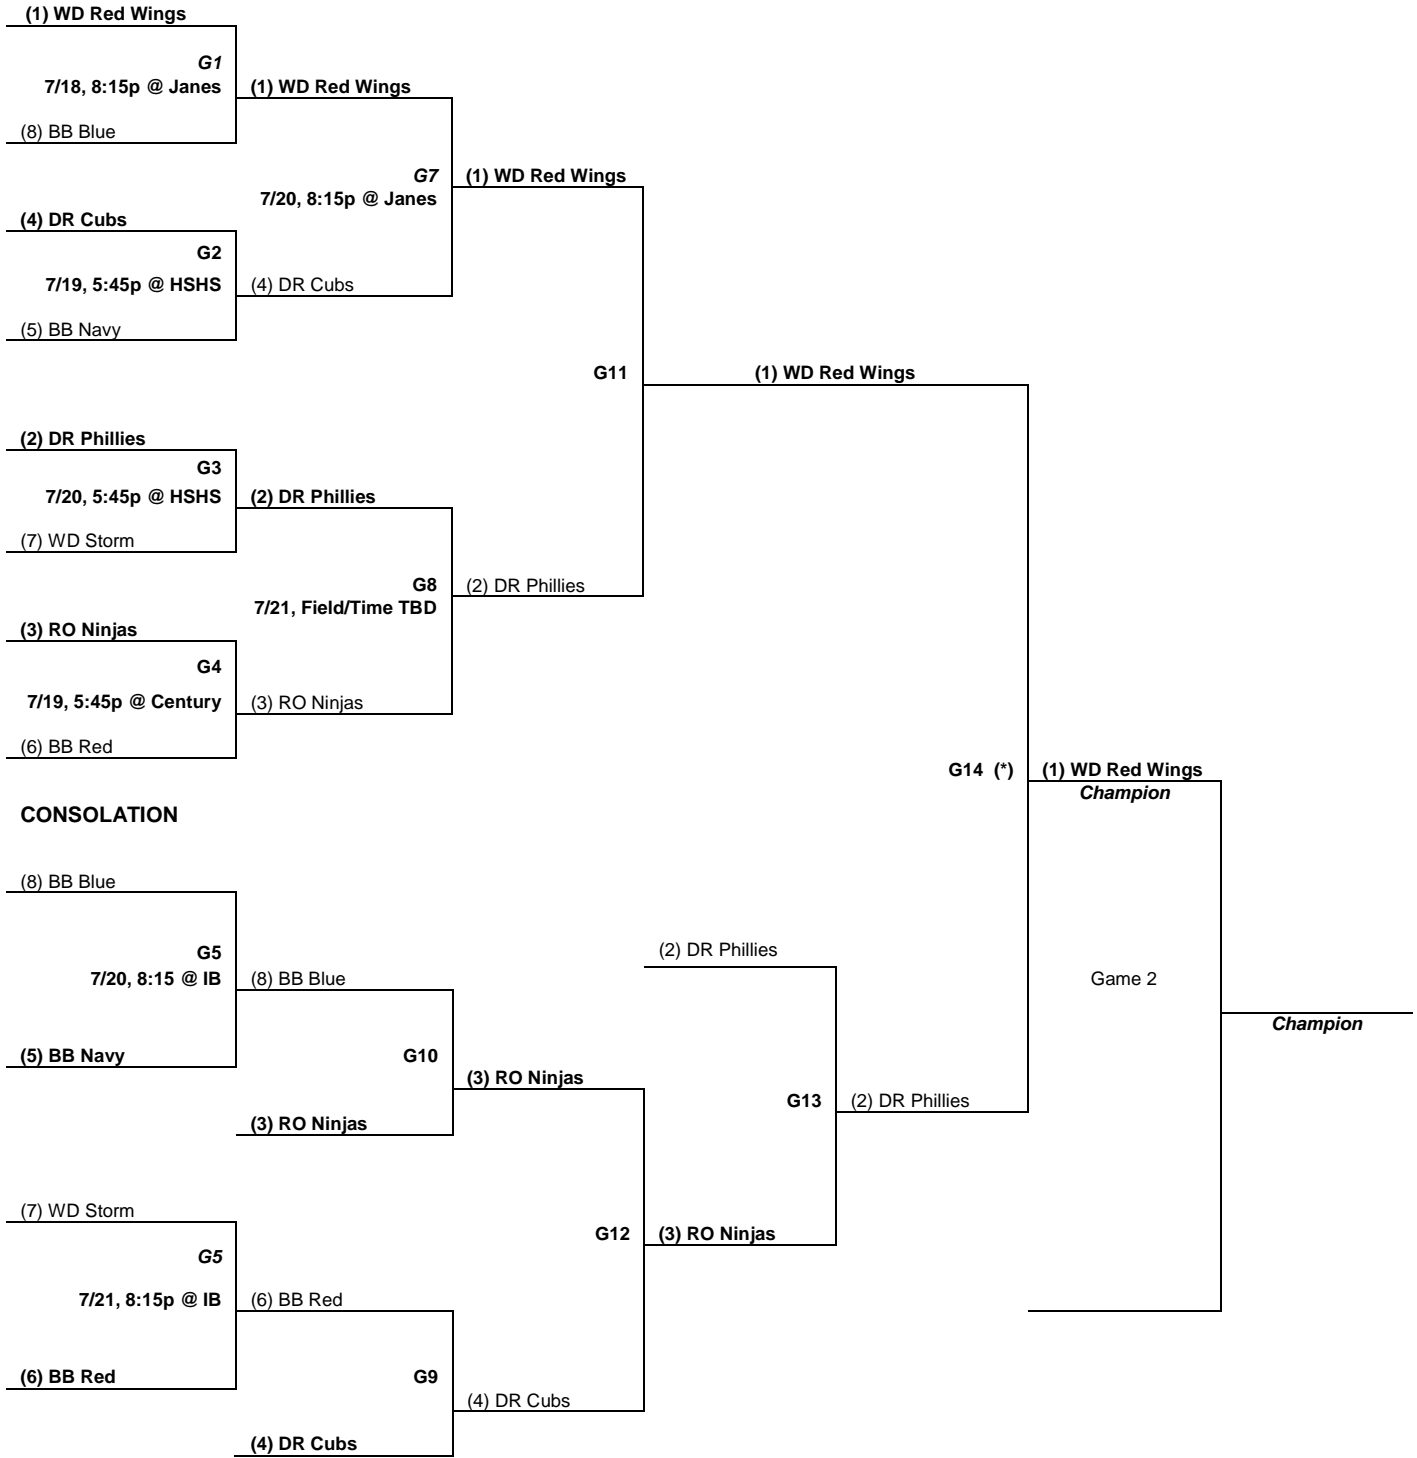

Colt Playoff Bracket Double Elimination – Eight (8) Teams

*-A second game will be played between the teams in Game 14 to determine the champion if it is the first loss for the losing team in Game 14.