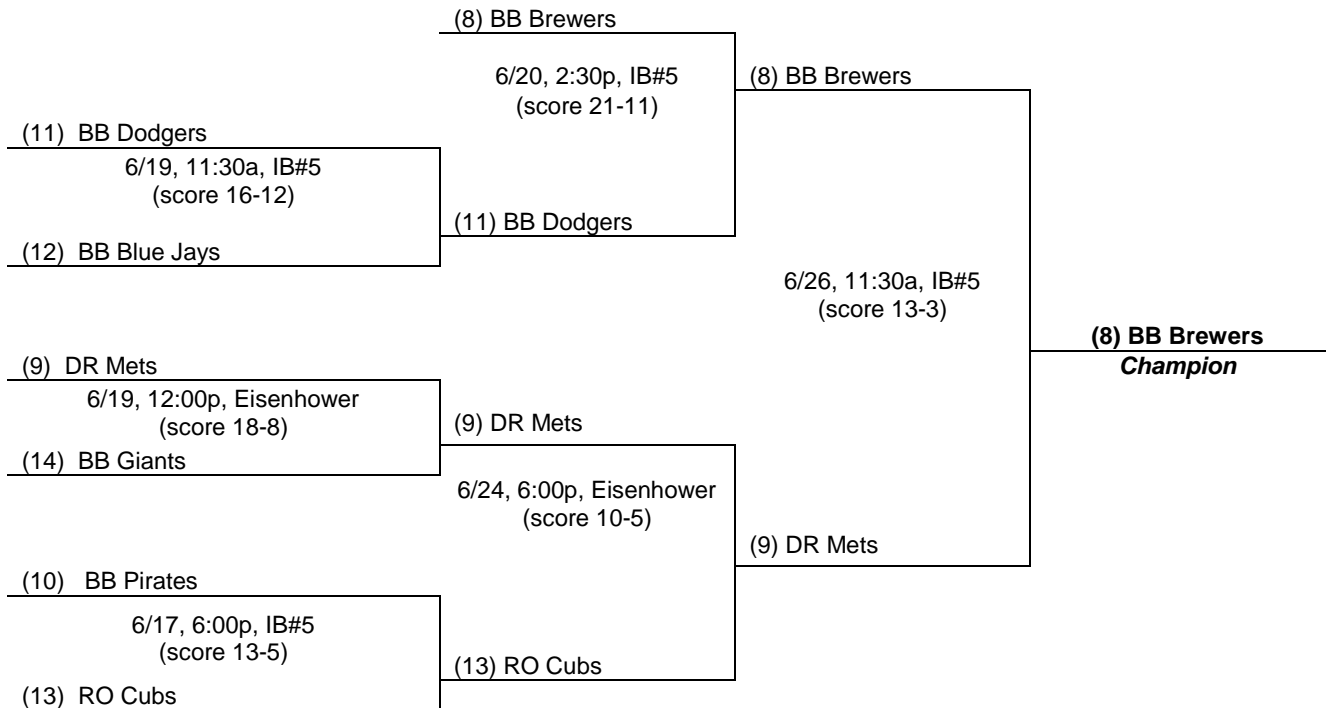

**2010 Pony Division II Playoff Brackets  
Gold & Silver Seven (7) Team Single Elimination  
Bronze Six (6) Team Single Elimination**

**PONY DII GOLD (7 Teams)**

**PONY DII SILVER (7 Teams)**

**2010 Pony Division II Playoff Brackets  
 Gold & Silver Seven (7) Team Single Elimination  
 Bronze Six (6) Team Single Elimination**

**PONY DII BRONZE (6 Teams)**