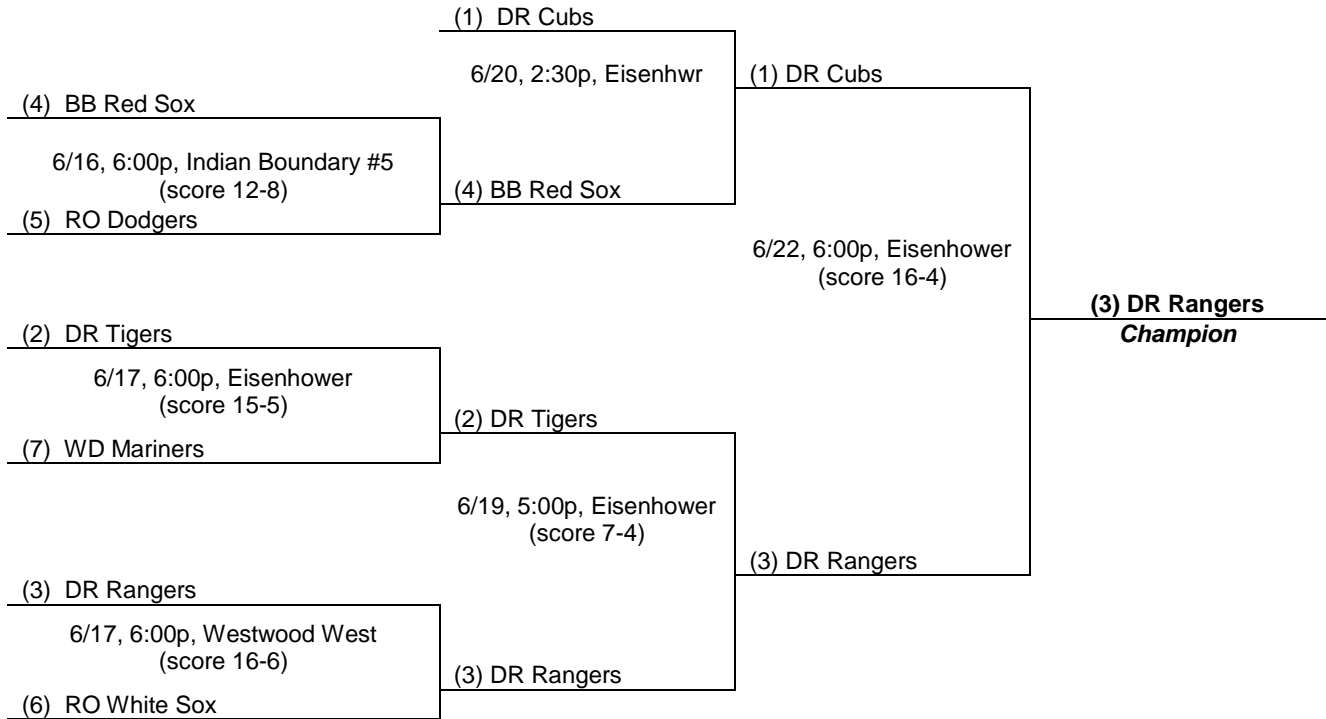

**2010 Pony Division II Playoff Brackets  
Gold & Silver Seven (7) Team Single Elimination  
Bronze Six (6) Team Single Elimination**

**PONY DII GOLD (7 Teams)**

**PONY DII SILVER (7 Teams)**

**2010 Pony Division II Playoff Brackets  
 Gold & Silver Seven (7) Team Single Elimination  
 Bronze Six (6) Team Single Elimination**