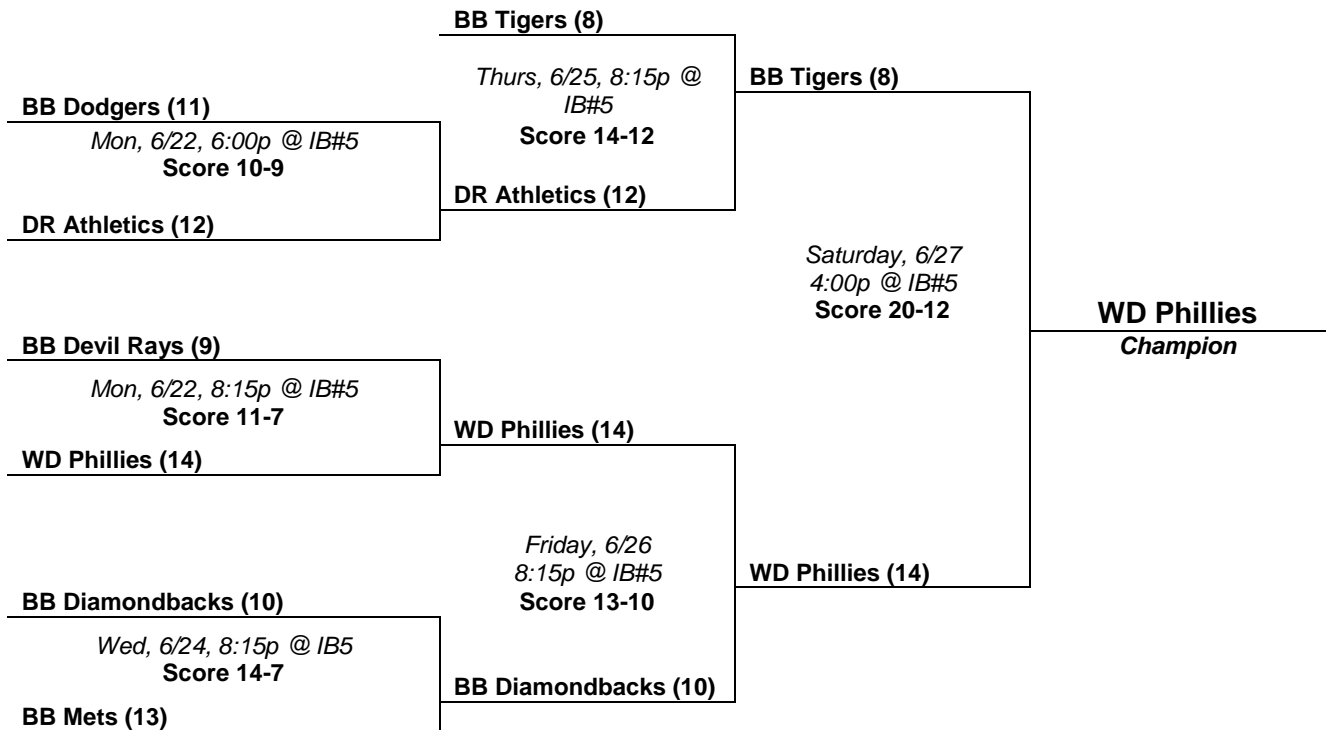

**Pony Division II  
Playoff Bracket -- Seven (7) Teams Single Elimination**

**PONY DII GOLD**

**PONY DII SILVER**

**Pony Division II  
Playoff Bracket -- Seven (7) Teams Single Elimination**

**PONY DII BRONZE**