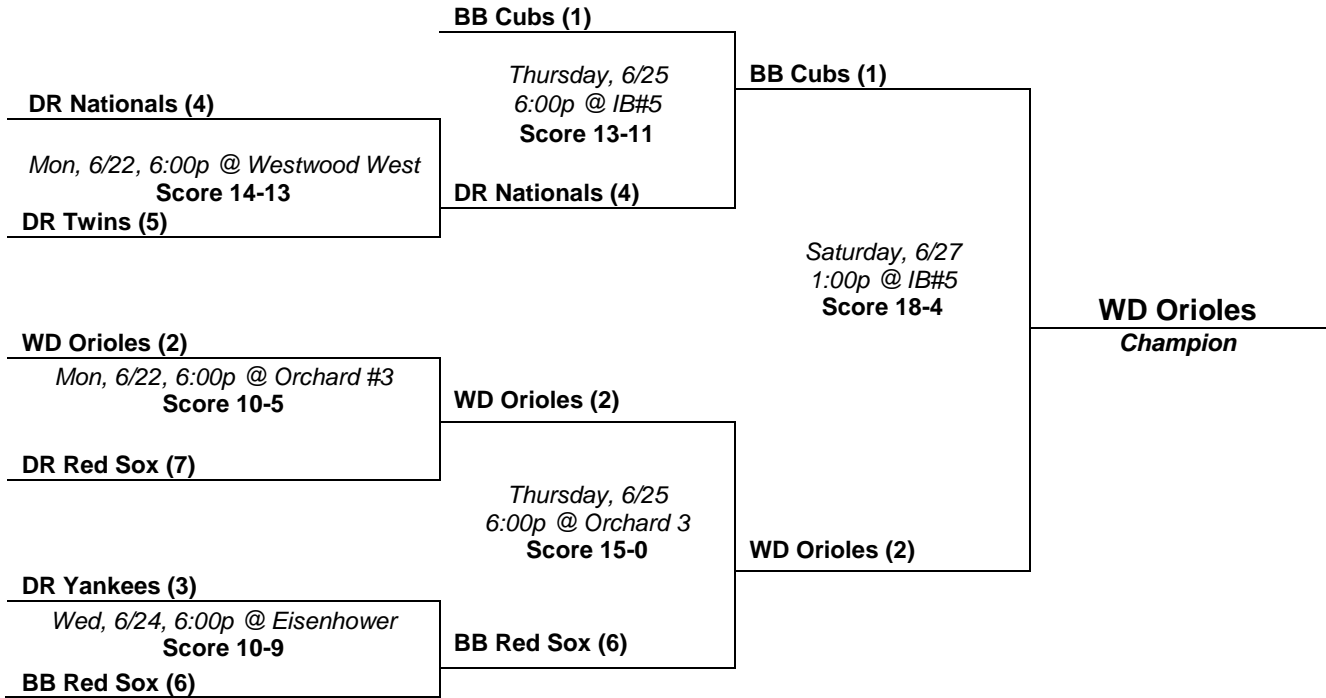

**Pony Division II  
Playoff Bracket -- Seven (7) Teams Single Elimination**

**PONY DII GOLD**

**PONY DII SILVER**

**Pony Division II  
Playoff Bracket -- Seven (7) Teams Single Elimination**

**PONY DII BRONZE**