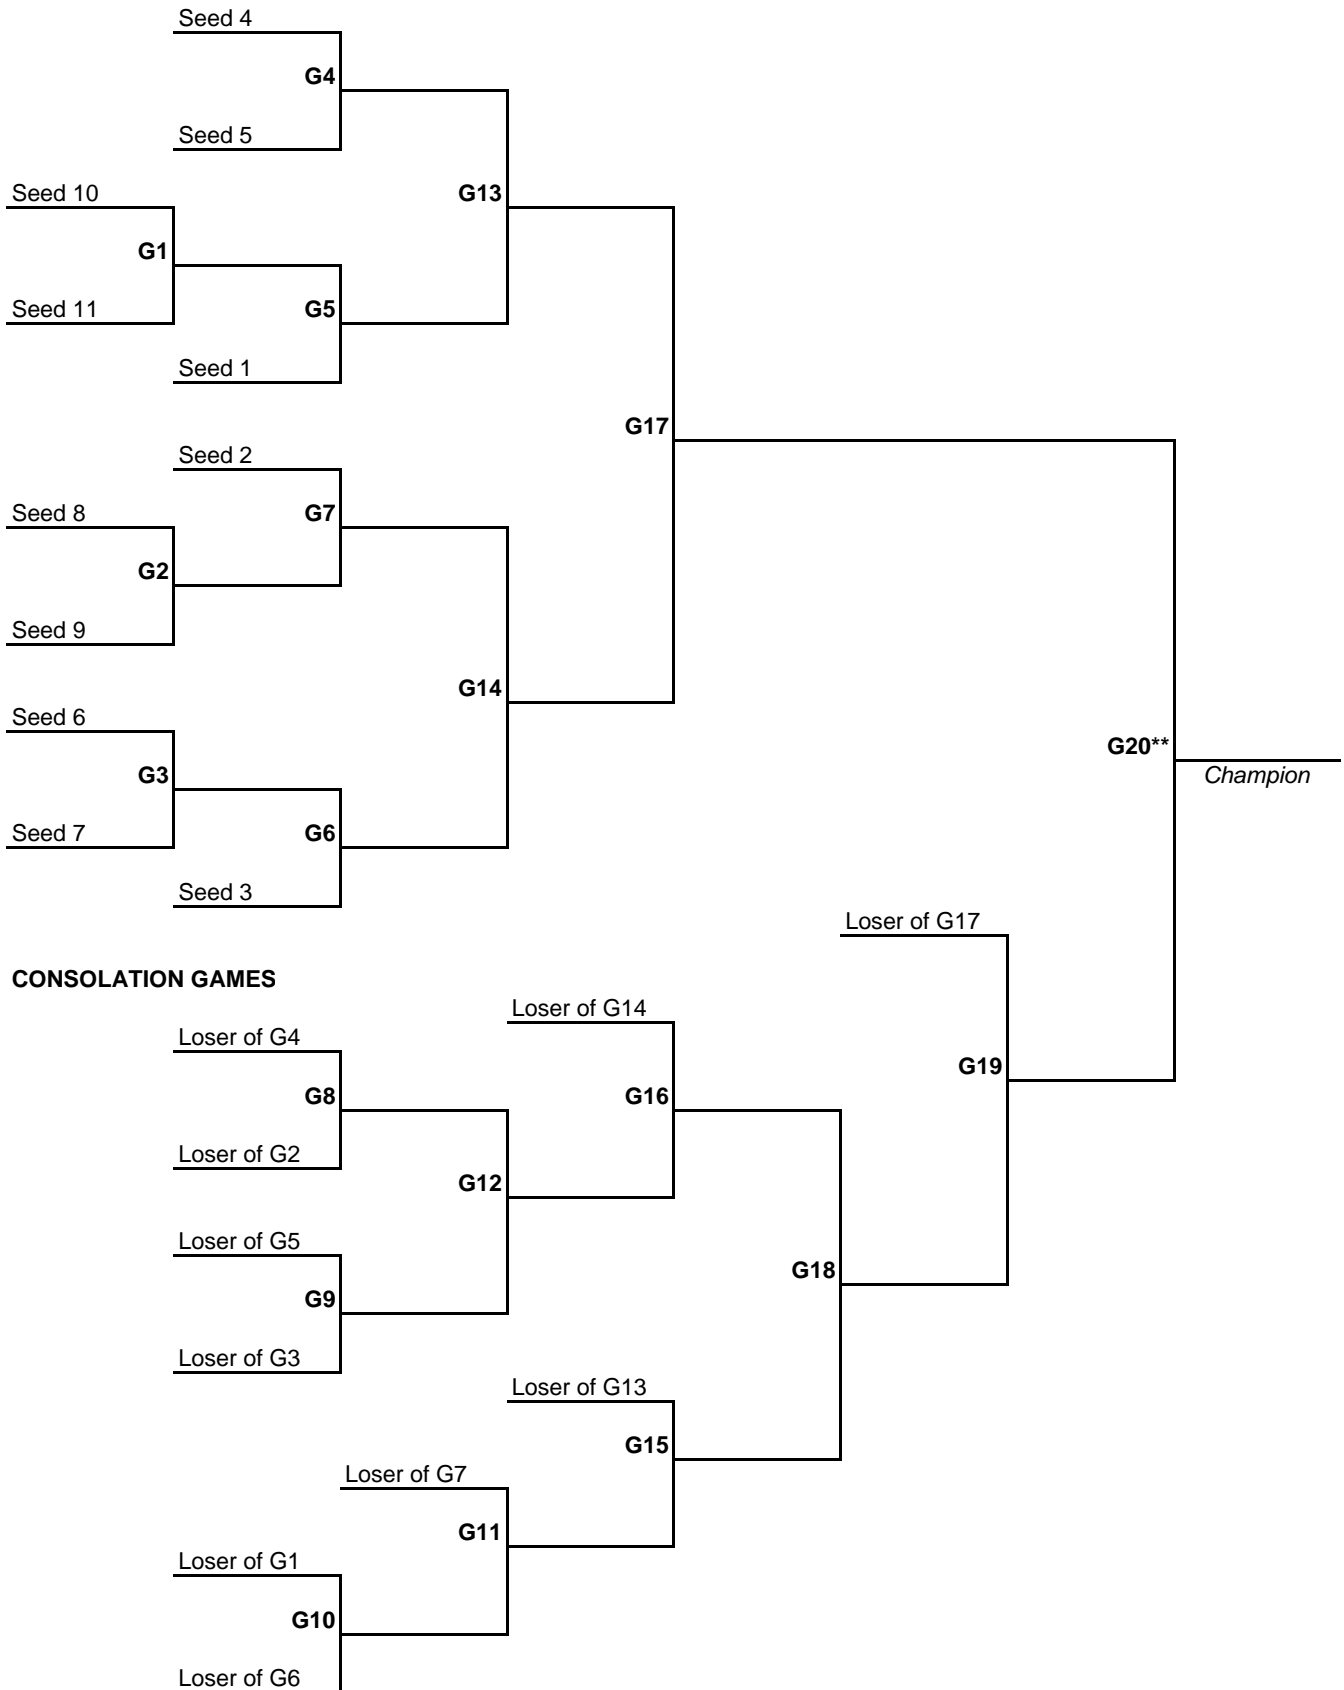

*COLT DIVISION  
PLAYOFF BRACKET - DOUBLE ELIMINATION -- ELEVEN (11) TEAMS*

**\*\*A second game will be played between the teams in Game 20 to determine the champion if it is the first loss for the losing team in Game 20.**